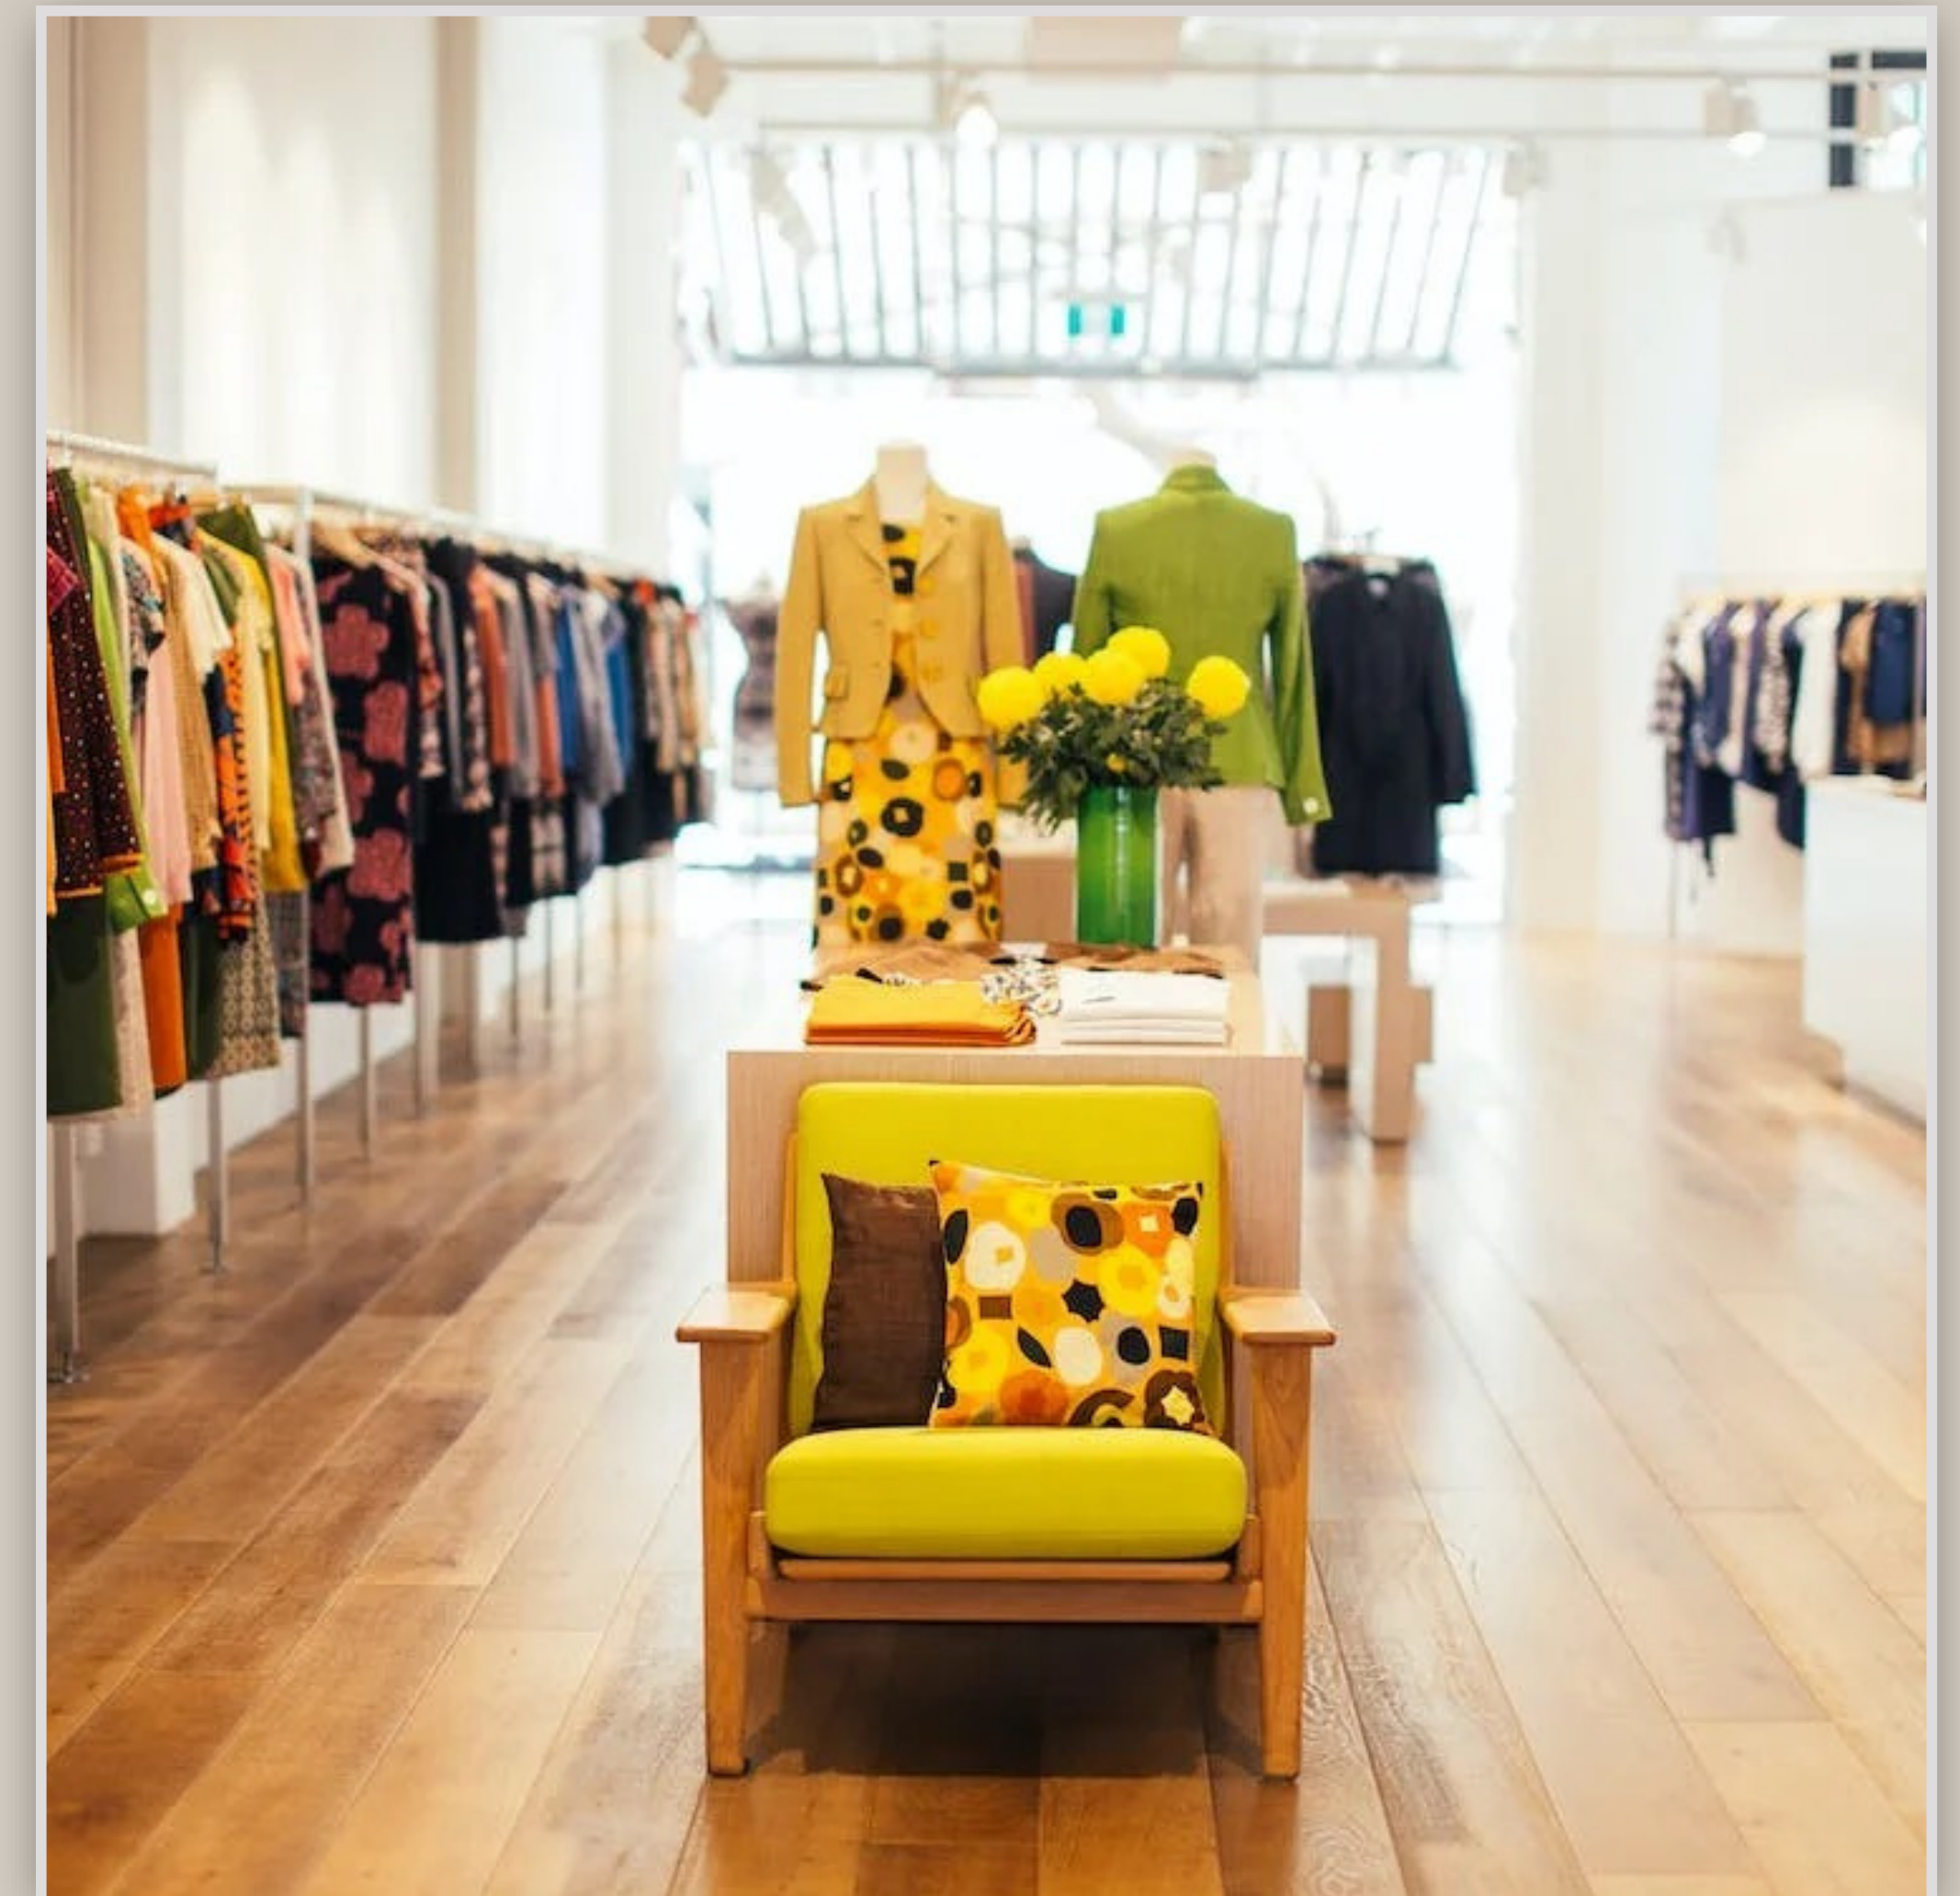

Commercial Complexes & Malls

Commercial Architecture - Commercial property refers to buildings or lands that have the potential to generate a profit from rental income or capital gain. The commercial real estate industry is specific in defining sectors that make this category of buildings. A piece of real estate that is used for business operations and activity constitutes commercial property. Commercial property includes buildings used for commercial purposes, including office buildings, warehouses, retail shops, retail buildings, shopping malls, etc.

Commercial Interior

Commercial interior design plays a central role in the success of any business. Interior designer seeks to increase functionality and elevate style for financial gain. Whether it's a mall or a small business owner, it is up to the commercial interior designer to translate your vision to the client in ways that are practical, profitable, and of course chic. When looking at the interior we can talk about two main things physical space and aesthetics. Physical space enhances the purpose of commercial structure. The design of commercial building based on usability space needs to be useable for both employees and customers to maximize profit.